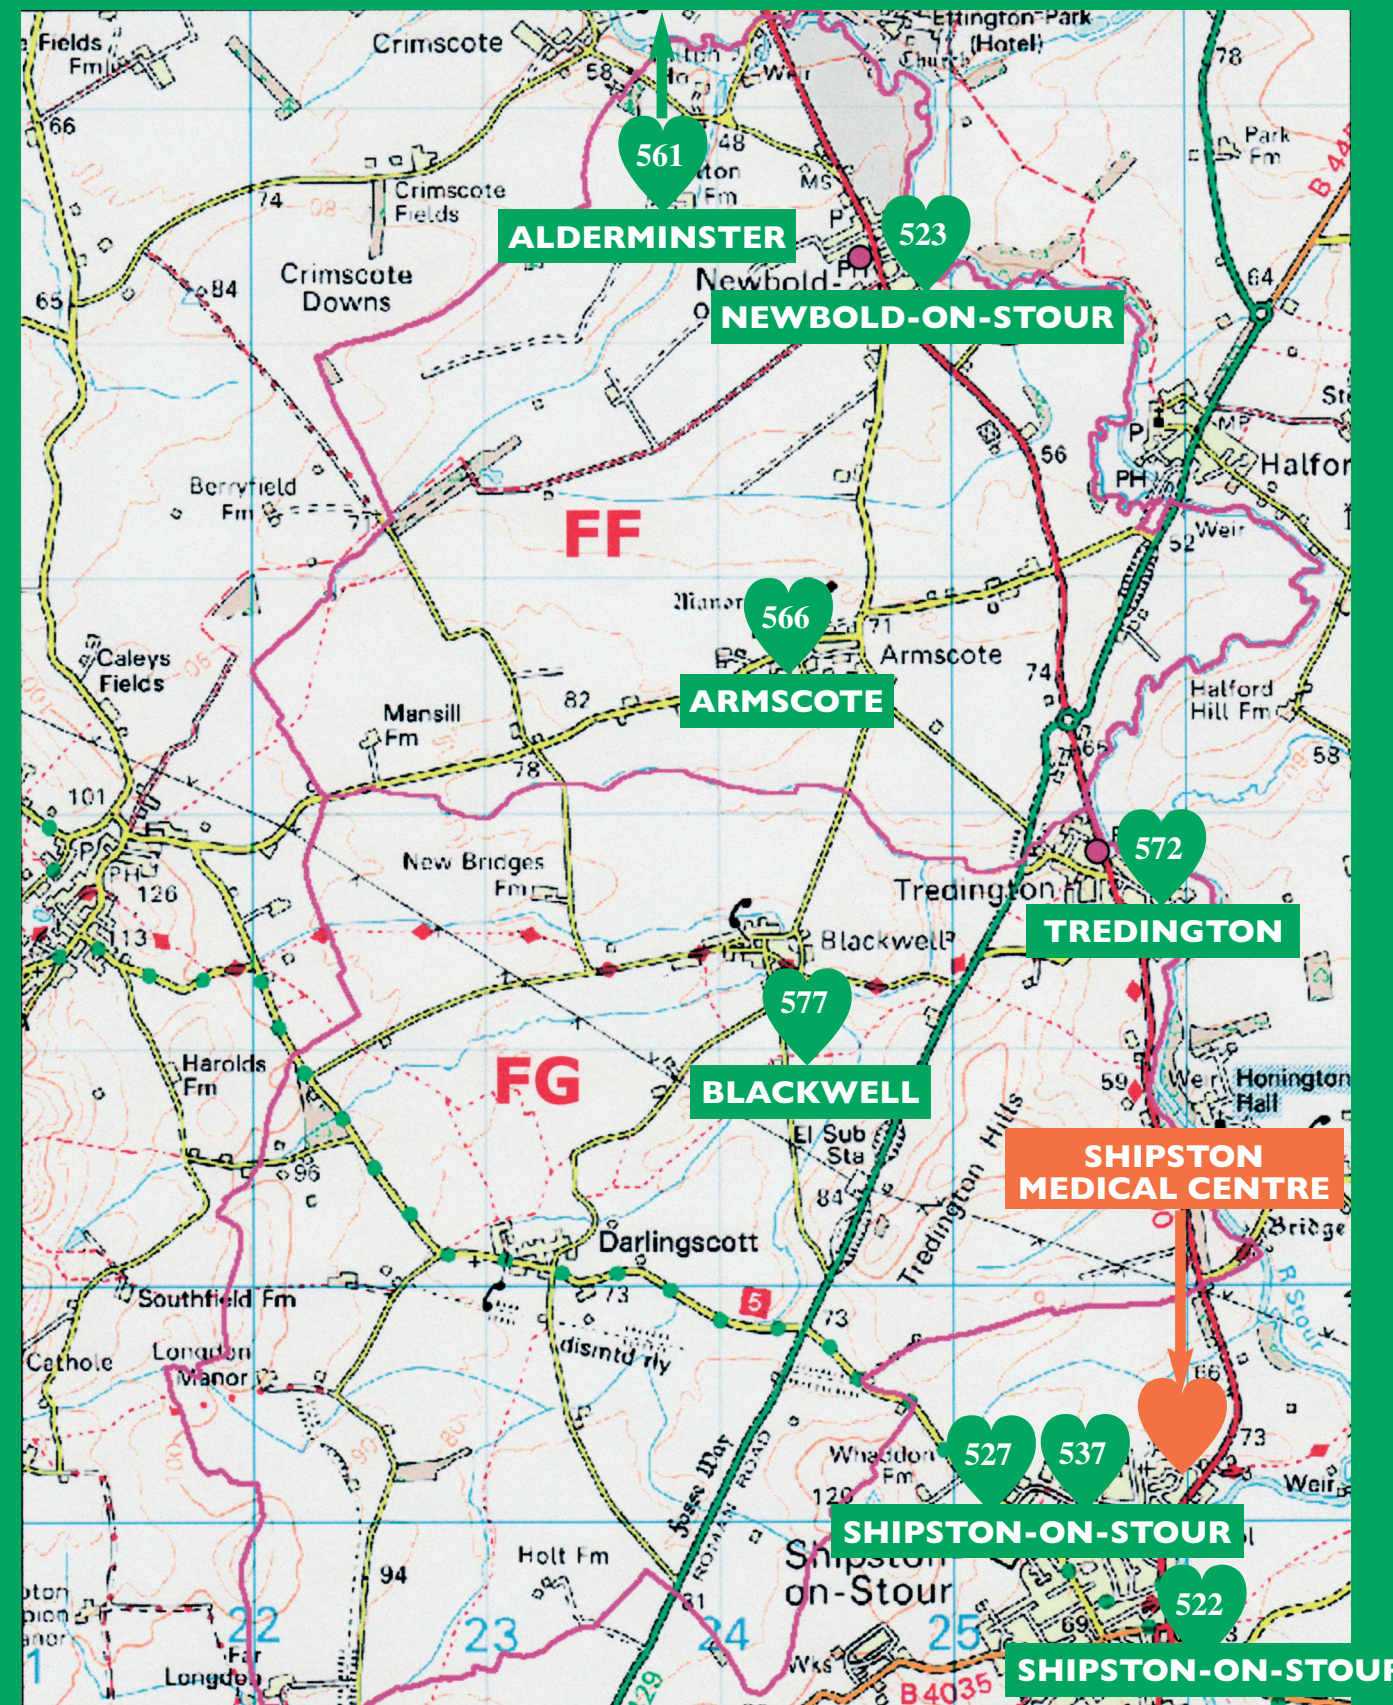

**PUBLIC ACCESS DEFIBRILLATORS WITHIN THE PARISH OF TREDINGTON ..... and growing!**

<b>LOCATION</b>	<b>CABINET NO.</b>
<b>Alderminster</b> The Bell Inn, Shipston Road, Alderminster, Warwickshire CV37 8NY	<b>561</b>
<b>Armscote</b> The Fox & Goose Country Inn, Illmington Road, Armscote, Warwickshire CV37 8DD	<b>566</b>
<b>Blackwell</b> Unit 1, Blackwell Business Park, Blackwell, Shipston-on-Stour, Warwickshire CV36 4PE	<b>577</b>
<b>Newbold-on-Stour</b> Newbold Village Shop, Stratford Road, Newbold-on-Stour, Warwickshire CV37 8TS	<b>523</b>
<b>Shipston-on-Stour</b> Ellen Badger Hospital, Stratford Road, Shipston-on-Stour, Warwickshire CV36 4AX	<b>527</b>
<b>Shipston-on-Stour</b> Sports Club, 21 London Road, Shipston-on-Stour, Warwickshire CV36 4EP	<b>537</b>
<b>Shipston-on-Stour</b> The George Hotel, 8 High Street, Shipston-on-Stour, Warwickshire CV36 4AJ	<b>522</b>
<b>Tredington</b> The White Lion Public House, Stratford Road, Tredington, Warwickshire CV36 4NS	<b>572</b>

There are also two Public Access Defibrillators located in the Shipston Medical Centre that are available for use when the Centre is open.

**Shipston Medical Centre,**  
Badgers Crescent, Shipston-on-Stour, Warwickshire CV36 4BQ